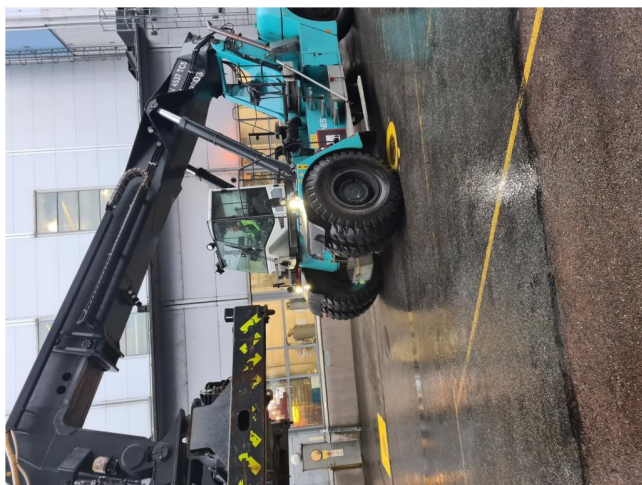

SMV SC4537TC5

Capacity: 45000 kg
Year: 2017
Hours: 14669
Engine: Volvo TAD1171VE
Boom: Teleskop
Lift height: 14500 mm
Build height: 4775 mm

Commission Nr.: DK233
Tires front: 4 x Pneumatic tires (40 - 60%)
Tires rear: 2 x Pneumatic tires (40 - 60%)
Ont. condition: good
Technical condition: good

Rental Rates:

Add. equipment and attachments: Side Shift, Full cabin,

30' stop

Lift height number of containers: 5

Capacity 1st row: 44000 kg

Capacity 2nd row: 35000 kg

Capacity 3rd row: 17000 kg

BANKEN: KSK Syke
 OLB Oldenburg
 Deutsche Bank Bremen