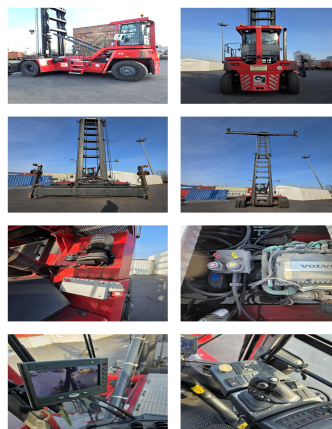

## Kalmar DCG100-45ED7

**Capacity:** 10000 kg  
**Year:** 2019  
**Hours:** 10300  
**Engine:** Volvo TAD871VE TierIV  
**Boom:** Teleskop  
**Lift height:** 18800 mm  
**Build height:** 10350 mm

**Commission Nr.:** D4170  
**Tires front:** 4 x Pneumatic tires (40 - 60%)  
**Tires rear:** 2 x Pneumatic tires (40 - 60%)  
**Ont. condition:** good  
**Technical condition:** good

## Rental Rates:

**Add. equipment and attachments:**

Side Shift,  
Heater, Full cabin, Air conditioning,

central lubrication Pile slope 2 x Spreader Camera Camera  
30' Autostop

**Video:**

[www.youtube.com/embed//ufMI2ptrEzo](http://www.youtube.com/embed//ufMI2ptrEzo)